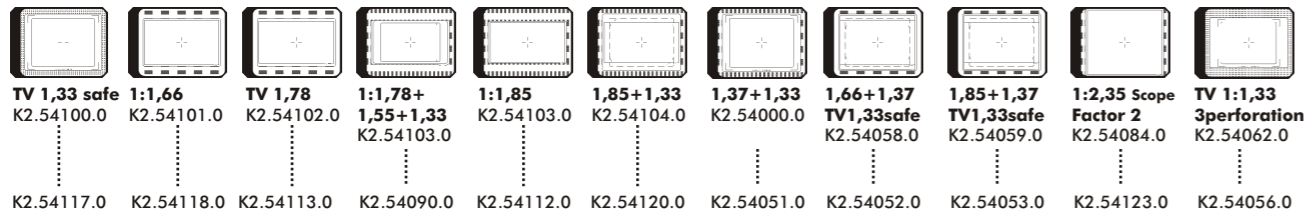

Technical Data subject to change without notice. For full listing of all available components consult the price list.

ACADEMY Ground Glasses and Glow Masks

ANSI SUPER 35 Ground Glasses and Glow Masks

Viewfinder System