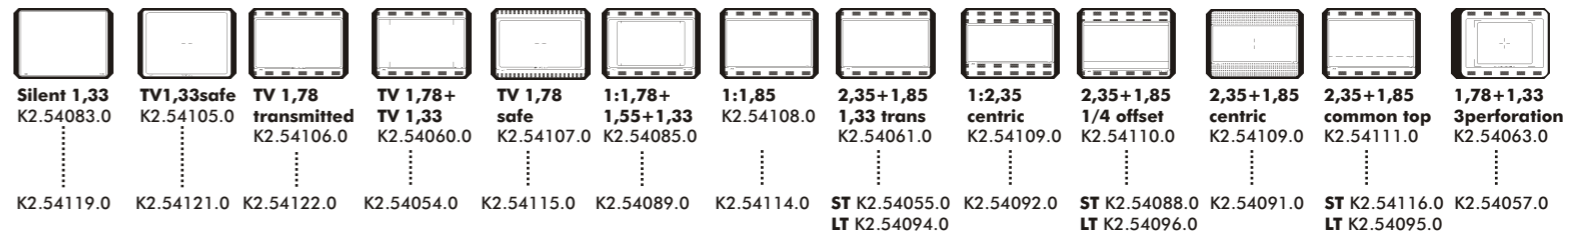

Technical Data subject to change without notice. For full listing of all available components consult the price list.

ACADEMY Ground Glasses and Glow Masks

ANSI SUPER 35 Ground Glasses and Glow Masks

Viewfinder System